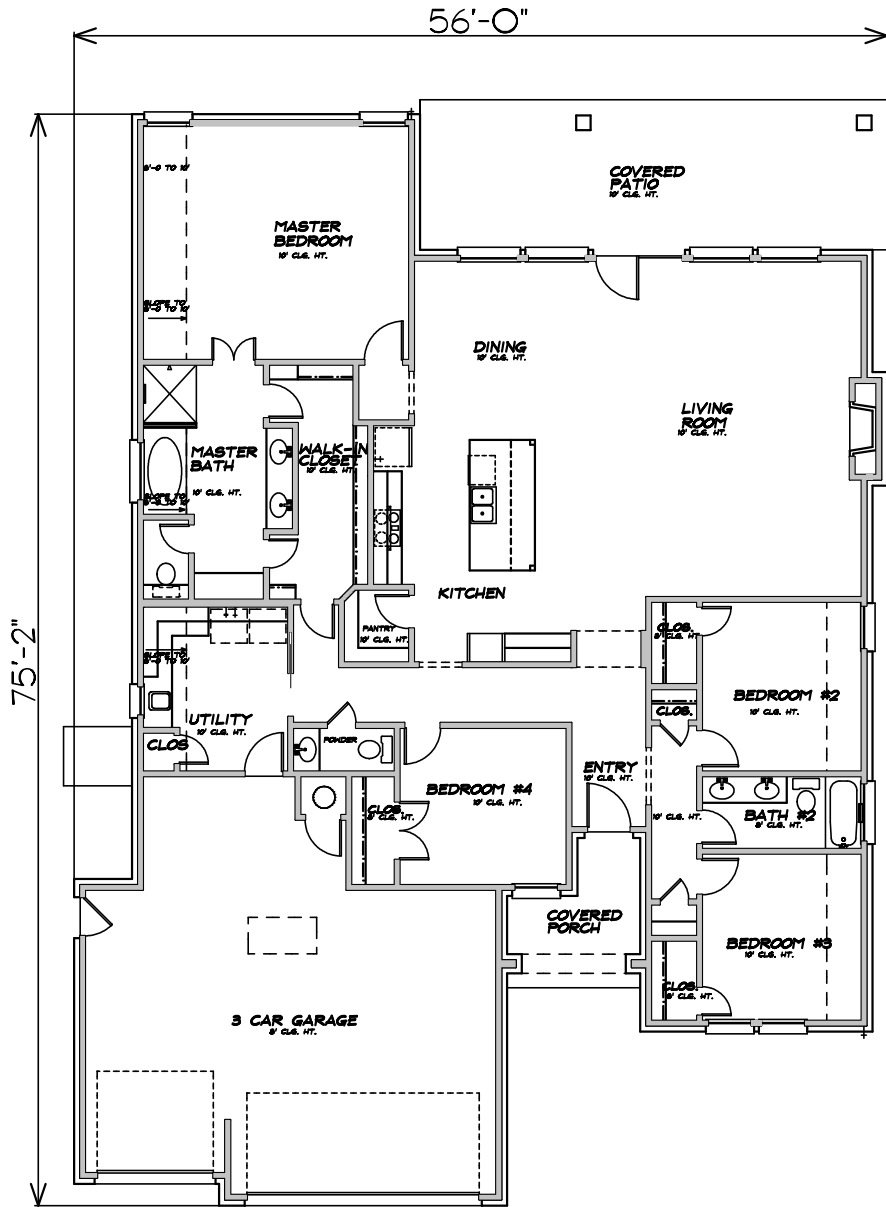

PRYOR

JAY HOLMAN
 DESIGN AND DRAFTING
 517 LIBERTY LANE SUITE 150
 EDMOND OKLAHOMA 405.715.1992

MASHBURN MF FAIRES
 HOMES

| | |
|--------------|---------|
| TOTAL FRAME | 2376 SF |
| TOTAL VENEER | 2462 SF |

PRYOR

| | |
|--------------|---------|
| TOTAL FRAME | 2376 SF |
| TOTAL VENEER | 2462 SF |