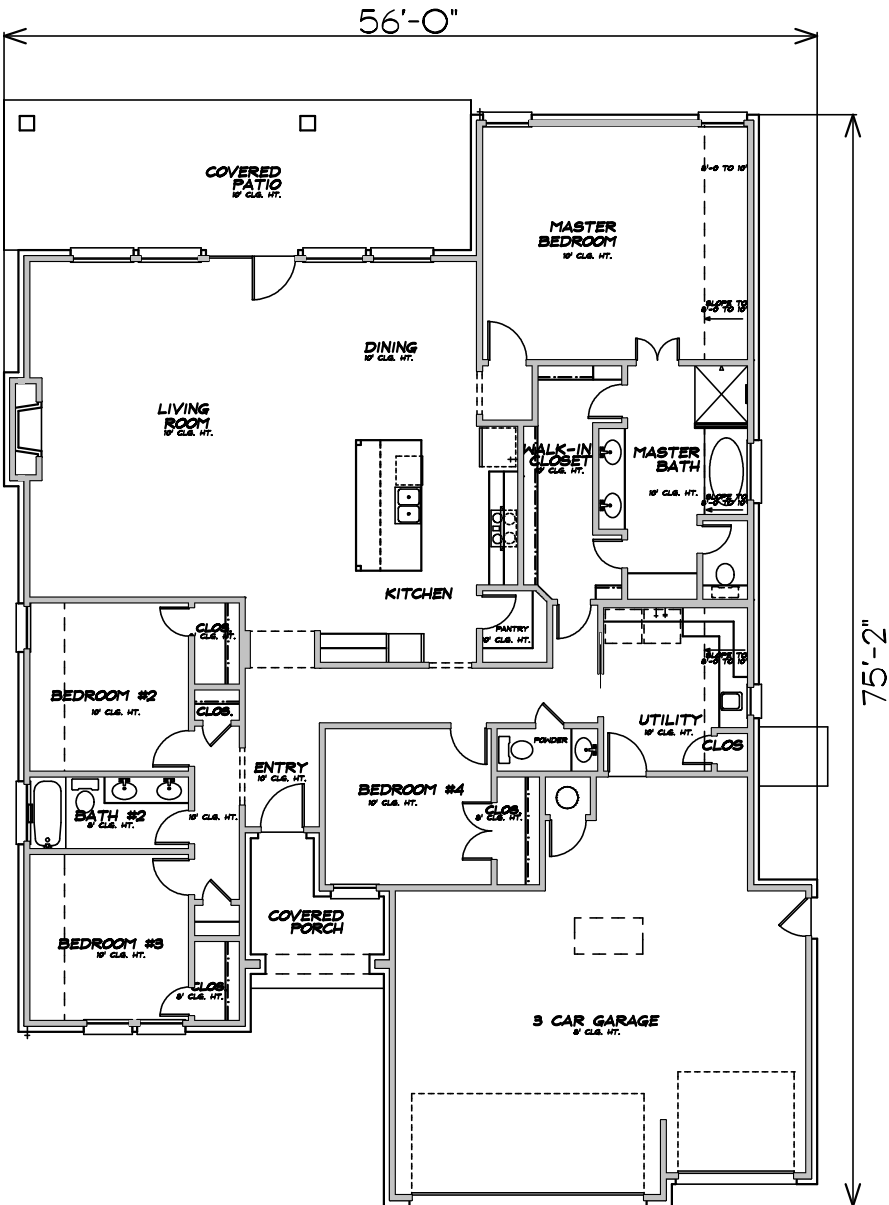

PRYOR

JAY HOLMAN
 DESIGN AND DRAFTING
 517 LIBERTY LANE SUITE 150
 EDMOND OKLAHOMA 405.715.1992

MASHBURN MF FAIRES
 HOMES

| | |
|--------------|---------|
| TOTAL FRAME | 2376 SF |
| TOTAL VENEER | 2462 SF |

PRYOR

| | |
|--------------|---------|
| TOTAL FRAME | 2376 SF |
| TOTAL VENEER | 2462 SF |